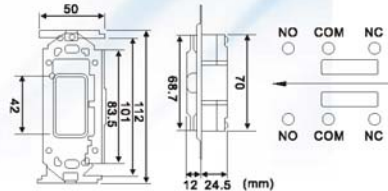

LK-305D

LK-305E

LK-4500A (Recessed mounting)

LK-4500AT (Stainless steel plate, Recessed mounting)

PANIC-BUTTON

- Contact action: NO/NC
- Contact rating: AC 125V / 1A
- Tamper switch provided
contact rating: AC 125V / 1A