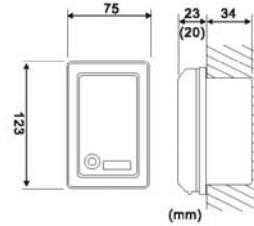

INTELLIGENCE

Garrison®
Security Product & System

KEY-SWITCH

LK-310 (Recessed mounting)

- LED display
- Tamper switch provided
- Fit 19Ø key cylinders
- Contact rating: Key switch: AC125V / 3A
Tamer switch: AC125V / 1A

LK-305A
LK-305B
LK-305C

- (Stainless steel plate, On/Off type)
- (Stainless steel plate, Momentary type)
- (Stainless steel plate, With doorbell push-Button)

- LED display
- Tamper switch provided
- Fit 19Ø key cylinders
- Contact rating: Key switch: AC125V / 3A
Tamer switch: AC125V / 1A

LK-305D

LK-305E

LK-4500A (Recessed mounting)

LK-4500AT (Stainless steel plate, Recessed mounting)

PANIC-BUTTON

- Contact action: NO/NC
- Contact rating: AC 125V / 1A
- Tamper switch provided
contact rating: AC 125V / 1A