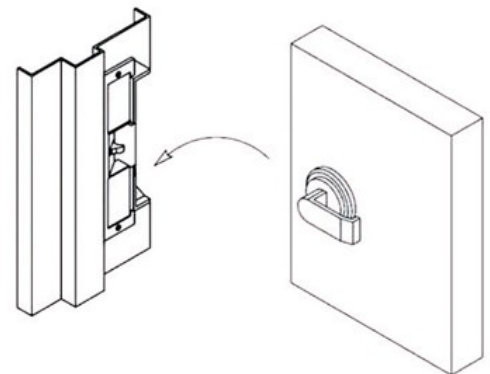

Intelligent Control Systems Co., Ltd.

391 Silom Road
Bangkok 10500
Thailand
Tel: (662) 2668852-4
(662) 2665197
Fax: (662) 2665198