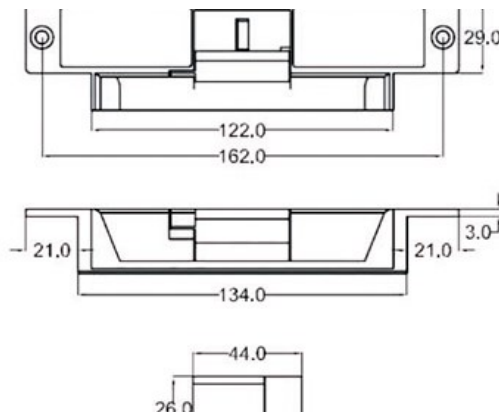

Intelligent Control Systems Co., Ltd.

391 Silom Road
Bangkok 10500
Thailand
Tel: (662) 2668852-4
(662) 2665197
Fax: (662) 2665198