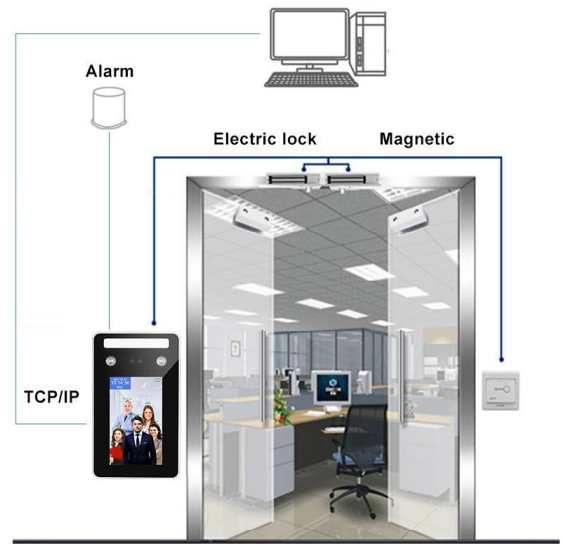

INTELLIGENCE

Access Control System

INTELLIGENCE

Specifications

Product name	AI Dynamic Face Recognition Time Attendance Access Control Terminal
Multiple Languages	English and other 16 types
Keypad	Touch keypad
Operation system	LINUX 3.10
CPU,NPU	1.2G Dual-Core ARM Cortex-A7, 600G (0.6T)
RAM	256MB DDR3
ROM	eMMC Flash 4GB
Binocular camera	200W Colorful WDR+200W Infrared live camera
Logs capacity	500000
Face Registration	Local operation: Enroll face with machine, import user photo with U disk Software operation: Import user photo to software, capture user photo with camera
Verification	Dynamic face recognition, password, ID/IC card optional
Face capacity	5000 (50000 optional)
Card Capacity	5000 (50000 optional), ID Card Standard, IC Card Optional
Password Capacity	5000 (50000 optional)
Face Recognition Accuracy	99.70%
Working temperature	-15°C~+45°C (storage temperature -40°C~+65°C) ,
Working humidity	20%~90% (storage humidity 20%~90±2%) ,
stand-by current	310mA
Working current	520mA
Management Software	DC12V
Installation	Standard: Wall mount, desktop stand; Optional: bracket for turnstile, floor stand

Dimension

Intelligent Control Systems Co., Ltd.

391 Silom Road
Bangkok 10500
Thailand
Tel: (662) 2668852-4
(662) 2665197
Fax: (662) 2665198