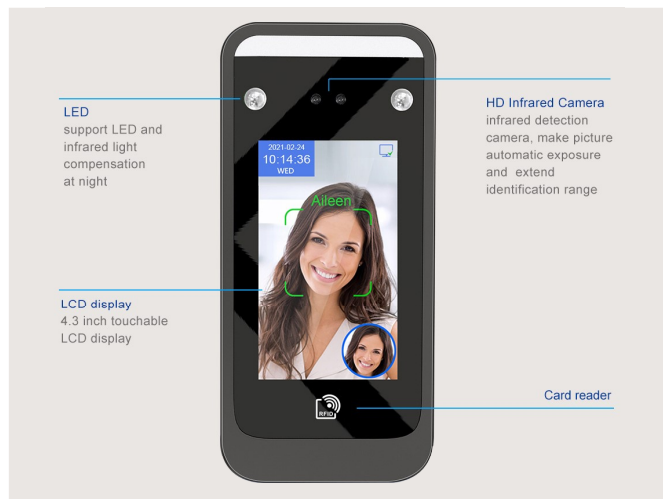

INTELLIGENCE

Access Control System

INTELLIGENCE

INTELLIGENCE

Model AFC-106Ai

Dynamic Face Recognition
Access Control

AFC-106Ai is new INTELLIGENCE of Speed Face Scan with Ai Dynamic Face Recognition can access by Face recognition, Password or ID/IC card optional.

- Support multi person (at most 5 users) face recognition at same times.
- Support mask detection.
- Support WDR, good performance under strong light, dark light and backlight environment.
- Display user enrolled photo when verified face.
- Support set face recognition adjustment for shot, middle, long level.
- Support lock screen.
- QR Code Scanning for Vistors.

Feature

Intelligent Control Systems Co., Ltd.

391 Silom Road
Bangkok 10500
Thailand

Tel: (662) 2668852-4

(662) 2665197

Fax: (662) 2665198

5 user Single user / Multi user recognition	0.5~2.5 meters Recognition Distance	20000 Face Capacity	Touch Screen	Multi Language
≤.02s Recognition Speed	WDR 200W Colorful WDR	4.3 inch Screen Display	Access Control	99.70% Face Recognition Accuracy